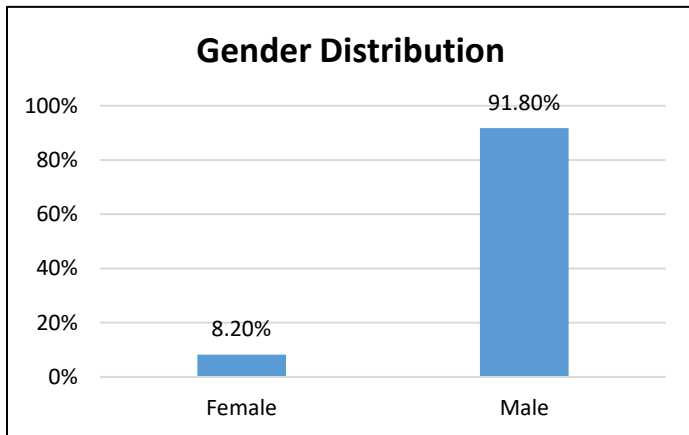

Pretrial Services Weekly Report

Electronic Monitoring Population Demographics 9/9/2022

Radio Frequency Monitoring (RF) population:	841
GPS Monitoring population:	836

Radio Frequency Monitoring

GPS Frequency Monitoring