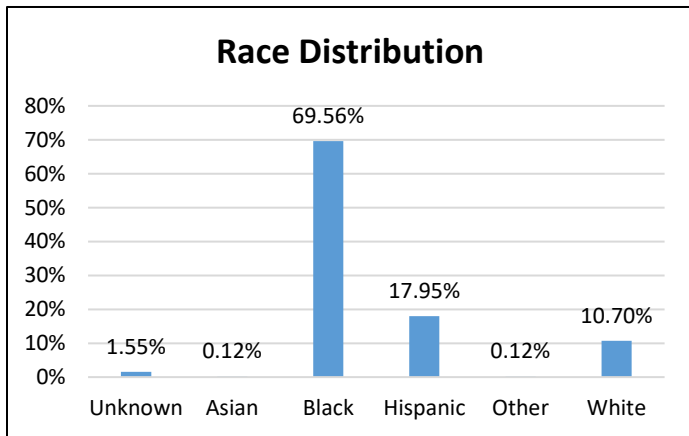

Pretrial Services Weekly Report

Electronic Monitoring Population Demographics 9/9/2022

Radio Frequency Monitoring (RF) population:	841
GPS Monitoring population:	836

Radio Frequency Monitoring

GPS Frequency Monitoring