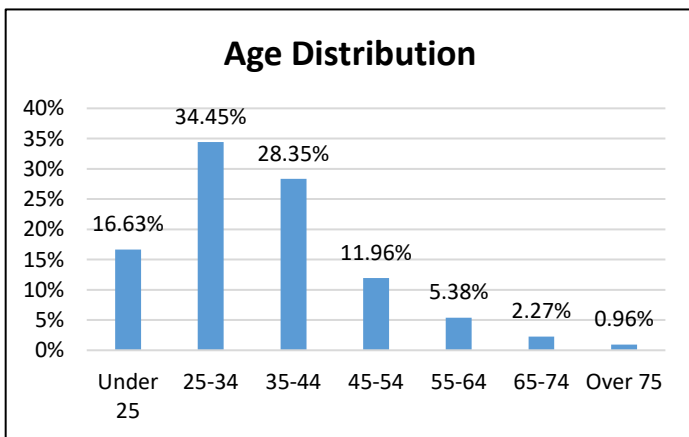

Pretrial Services Weekly Report

Electronic Monitoring Population Demographics 9/9/2022

Radio Frequency Monitoring (RF) population:	841
GPS Monitoring population:	836

Radio Frequency Monitoring

GPS Frequency Monitoring